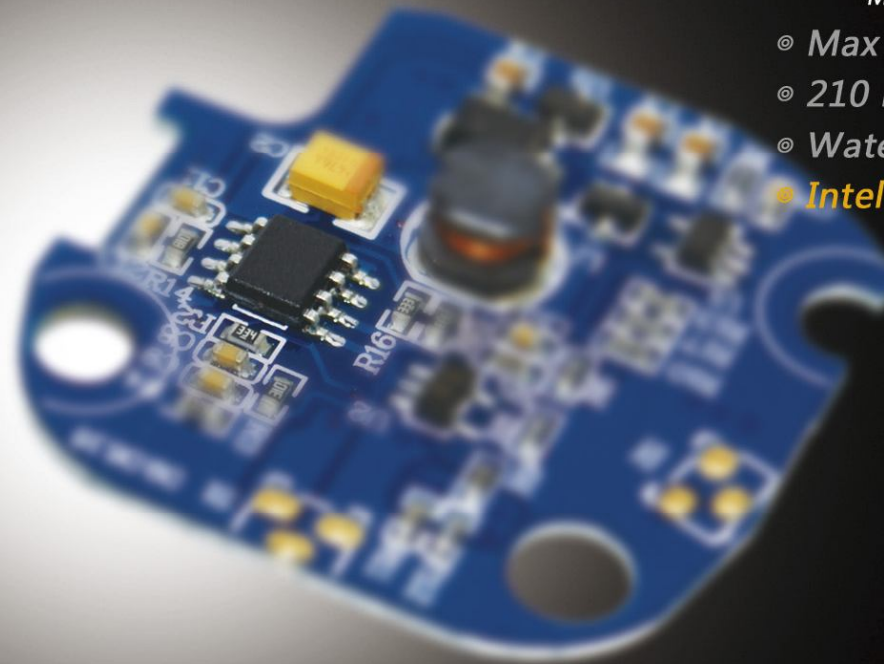

- ⊙ *Intelligent memory circuit, remembers the last lighting output and flashing output which run over 2 seconds*

HP10

Max **225** Lumens

- ⊙ Max 225 Lumens
- ⊙ 210 hours max runtime
- ⊙ Water-proof to IPX-8 standard
- ⊙ **Intelligent memory circuit**