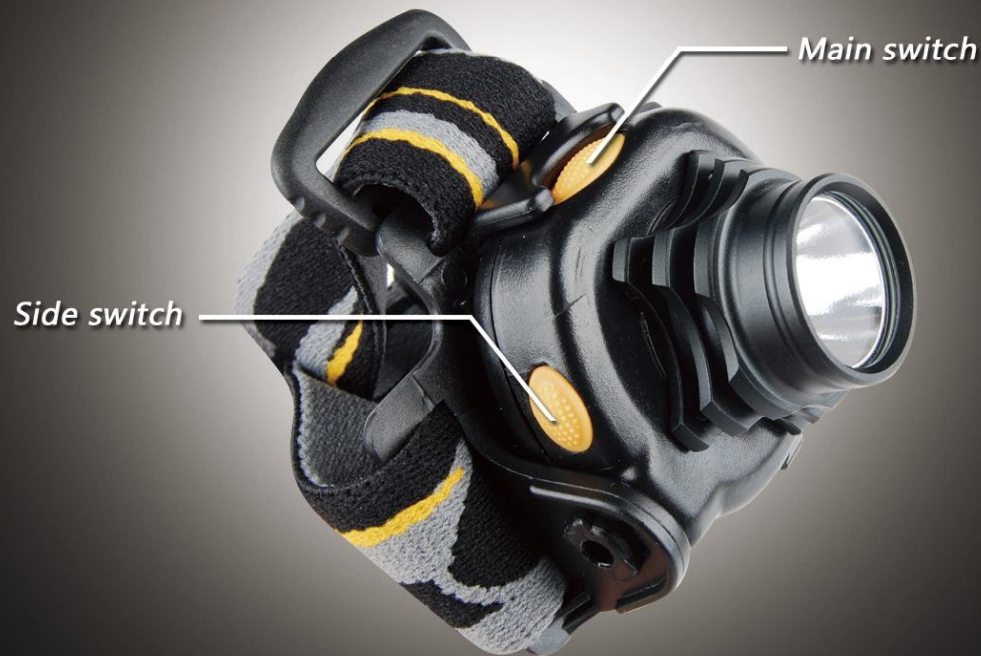

HP10

Max 225 Lumens

Special features

- © *Easy operation with dual switch system—main switch for Lighting on / off, side switch for output adjustments*

Coltelleria Collini – via f.Cavallotti 1 – Busto Arsizio – Varese 21052

Tel/Fax 0331632686 – www.coltelleriacollini.it