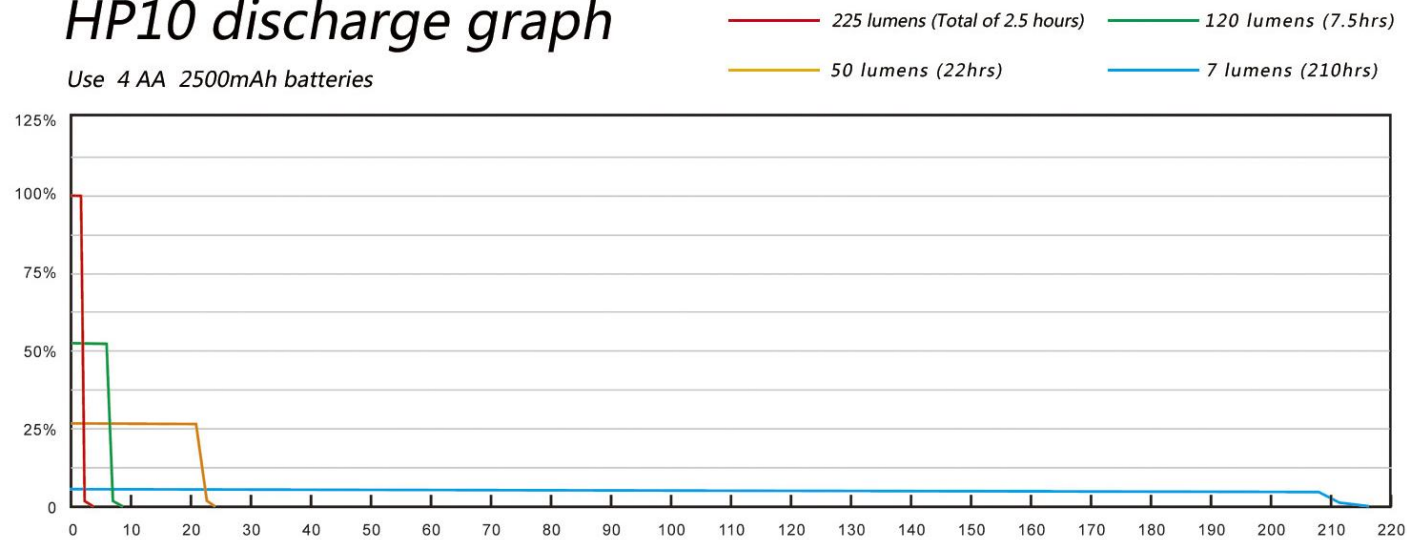

HP10 discharge graph

Use 4 AA 2500mAh batteries

Coltelleria Collini – via f.Cavallotti 1 – Busto Arsizio – Varese 21052

Tel/Fax 0331632686 – www.coltelleriacollini.it