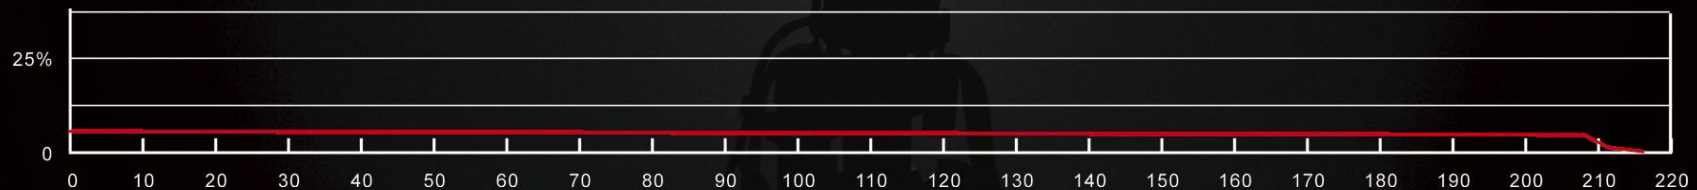

HP10

Max **225** Lumens

- ⊙ Max 225 Lumens
- ⊙ **210 hours max runtime**
- ⊙ Water-proof to IPX-8 standard
- ⊙ Intelligent memory circuit